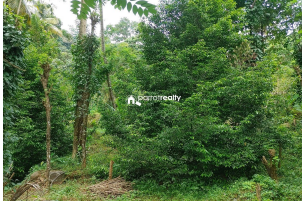

+91 4935 222 888

+91 9656 866 955

www.parrotrealty.com

parrotrealtyervices@gmail.com

2nd Floor, Amrutheswari Complex, Panamaram