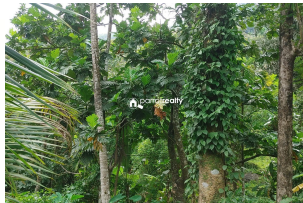

Agriculture land for sale near Kelakam,Kannur @ 20 lakh Per acre....

Malayampadi, Near Kelakam, Kannur ,670674

Property Details

Property Id : 910626

Property Type: Agriculture land

Road Accessibility:

Possession :

Plot Area : 2 Acre

Description

Total land area :- 2 acre... Location :- Malayampadi,Near Kelakam... 3 km from Kelakam and 3 km from Kolakkad.... Rubber, Pepper, Jaathi, Coconut as main cultivation... There is small house in this property.... Asking Price :- 20 lacks per acre (negotiable).... More details please contact :- Sherit Thomas – + 91 94474 63842...

Contact Details

Sherit Thomas

sherit.9447463842@parrotrealty.com

94474 63842

Property Media

www.parrotrealty.com

parrotrealtyervices@gmail.com