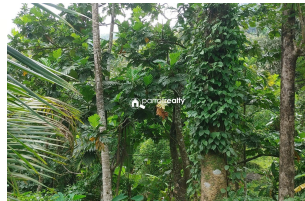

Agriculture land for sale near Kelakam,Kannur @ 20 lakh Per acre....

Malayampadi, Near Kelakam, Kannur ,670674

Property Details

Property Id : 910626

Property Type: Agriculture land

Road Accessibility:

Possession :

Plot Area : 2 Acre

Description

Total land area :- 2 acre... Location :- Malayampadi,Near Kelakam... 3 km from Kelakam and 3 km from Kolakkad.... Rubber, Pepper, Jaathi, Coconut as main cultivation... There is small house in this property.... Asking Price :- 20 lacks per acre (negotiable).... More details please contact :- Sherit Thomas – + 91 94474 63842...

Contact Details

Sherit Thomas

sherit.9447463842@parrotrealty.com

94474 63842

Property Media

www.parrotrealty.com

parrotrealtyervices@gmail.com