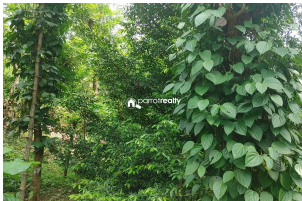

Agriculture land for sale near Kelakam,Kannur @ 20 lakh Per acre....

Malayampadi, Near Kelakam, Kannur ,670674

Property Details

Property Id : 910626

Property Type: Agriculture land

Road Accessibility:

Possession :

Plot Area : 2 Acre

Description

Total land area :- 2 acre... Location :- Malayampadi,Near Kelakam... 3 km from Kelakam and 3 km from Kolakkad.... Rubber, Pepper, Jaathi, Coconut as main cultivation... There is small house in this property.... Asking Price :- 20 lacks per acre (negotiable).... More details please contact :- Sherit Thomas – + 91 94474 63842...

Contact Details

Sherit Thomas

sherit.9447463842@parrotrealty.com

94474 63842

Property Media

www.parrotrealty.com

parrotrealtyervices@gmail.com