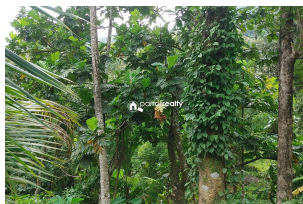

Agriculture land for sale near Kelakam,Kannur @ 20 lakh Per acre....

Malayampadi, Near Kelakam, Kannur ,670674

Property Details

Property Id : 910626

Property Type: Agriculture land

Road Accessibility:

Possession :

Plot Area : 2 Acre

Description

Total land area :- 2 acre... Location :- Malayampadi,Near Kelakam... 3 km from Kelakam and 3 km from Kolakkad.... Rubber, Pepper, Jaathi, Coconut as main cultivation... There is small house in this property.... Asking Price :- 20 lacks per acre (negotiable).... More details please contact :- Sherit Thomas – + 91 94474 63842...

Contact Details

Sherit Thomas

sherit.9447463842@parrotrealty.com

94474 63842

Property Media

www.parrotrealty.com

parrotrealtyervices@gmail.com