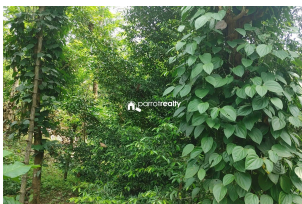

Agriculture land for sale near Kelakam,Kannur @ 20 lakh Per acre....

Malayampadi, Near Kelakam, Kannur ,670674

Property Details

Property Id : 910626

Property Type: Agriculture land

Road Accessibility:

Possession :

Plot Area : 2 Acre

Description

Total land area :- 2 acre... Location :- Malayampadi,Near Kelakam... 3 km from Kelakam and 3 km from Kolakkad.... Rubber, Pepper, Jaathi, Coconut as main cultivation... There is small house in this property.... Asking Price :- 20 lacks per acre (negotiable).... More details please contact :- Sherit Thomas – + 91 94474 63842...

Contact Details

Sherit Thomas

sherit.9447463842@parrotrealty.com

94474 63842

Property Media

www.parrotrealty.com

parrotrealtyervices@gmail.com