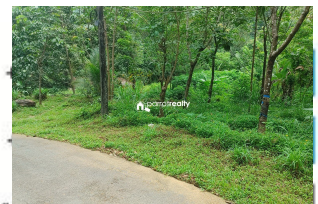

Agriculture land for sale near Kelakam,Kannur @ 20 lakh Per acre....

Malayampadi, Near Kelakam, Kannur ,670674

Property Details

Property Id : 910626

Property Type: Agriculture land

Road Accessibility:

Possession :

Plot Area : 2 Acre

Description

Total land area :- 2 acre... Location :- Malayampadi,Near Kelakam... 3 km from Kelakam and 3 km from Kolakkad.... Rubber, Pepper, Jaathi, Coconut as main cultivation... There is small house in this property.... Asking Price :- 20 lacks per acre (negotiable).... More details please contact :- Sherit Thomas – + 91 94474 63842...

Contact Details

Sherit Thomas

sherit.9447463842@parrotrealty.com

94474 63842

Property Media

www.parrotrealty.com

parrotrealtyervices@gmail.com