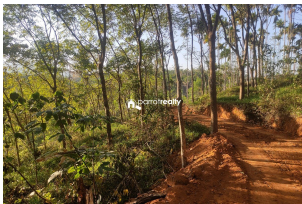

1 acre land for sale in Mothakkara,Wayanad

Mothakkara, Vellamunda, Wayanad ,670731

Property Details

Property Id : 441679

Property Type: Residential land

Road Accessibility:

Possession :

Plot Area : 1 Acre

Description

Land area :- 1 acre... Location :- Mothakkara,Wayanad... 5 km from banasura sagar dam and 600 m from mothakkara town and 6.5 km from Padinjarathara... Rubber as main cultivation... Ideal for resort purpose.... Asking Price :- 80 lakh... More details please contact – 9656866955 (Call / Whatsapp)....

Contact Details

Parrotrealty

9656866955

parrotrealty@yahoo.com

Property Media

www.parrotrealty.com

parrotrealtyervices@gmail.com

2nd Floor, Amrutheswari Complex, Panamaram