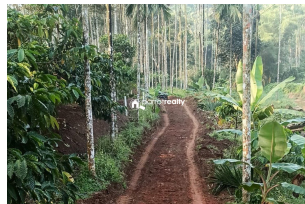

1 acre land for sale in Mothakkara,Wayanad

Mothakkara, Vellamunda, Wayanad ,670731

Property Details

Property Id : 441679

Property Type: Residential land

Road Accessibility:

Possession :

Plot Area : 1 Acre

Description

Land area :- 1 acre... Location :- Mothakkara,Wayanad... 5 km from banasura sagar dam and 600 m from mothakkara town and 6.5 km from Padinjarathara... Rubber as main cultivation... Ideal for resort purpose.... Asking Price :- 80 lakh... More details please contact – 9656866955 (Call / Whatsapp)....

Contact Details

Parrotrealty

9656866955

parrotrealty@yahoo.com

Property Media

www.parrotrealty.com

parrotrealtyervices@gmail.com

2nd Floor, Amrutheswari Complex, Panamaram