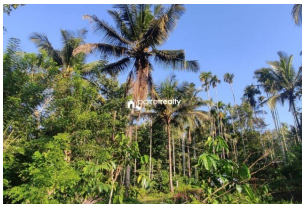

Sold out :- 20 cent plot for sale near Pulpally @ 50,000 Per cent....

Pulpally, Wayanad, Wayanad ,673579

Property Details

Property Id : 804269

Property Type: Residential land

Road Accessibility:

Possession :

Plot Area : 20 Cent

Description

Land area :- 20 cent... Location :- Pulpally ... 2.5 km from Pulpally town and 1 km from bus route... Tarring Road frontage ... Level rectangle plot ... Suitable for construct house.. Asking price :- 50000 Per cent... More details please contact :- 9656866955....

Contact Details

Parrotrealty

9656866955

parrotrealty@yahoo.com

Property Media

www.parrotrealty.com

parrotrealtyervices@gmail.com

2nd Floor, Amrutheswari Complex, Panamaram