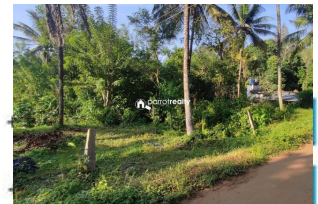

Sold out :- 20 cent plot for sale near Pulpally @ 50,000 Per cent....

Pulpally, Wayanad, Wayanad ,673579

Property Details

Property Id : 804269

Property Type: Residential land

Road Accessibility:

Possession :

Plot Area : 20 Cent

Description

Land area :- 20 cent... Location :- Pulpally ... 2.5 km from Pulpally town and 1 km from bus route... Tarring Road frontage ... Level rectangle plot ... Suitable for construct house.. Asking price :- 50000 Per cent... More details please contact :- 9656866955....

Contact Details

Parrotrealty

9656866955

parrotrealty@yahoo.com

Property Media

www.parrotrealty.com

parrotrealtyervices@gmail.com

2nd Floor, Amrutheswari Complex, Panamaram