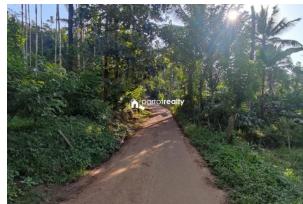

Sold out :- 20 cent plot for sale near Pulpally @ 50,000 Per cent....

Pulpally, Wayanad, Wayanad ,673579

Property Details

Property Id : 804269

Property Type: Residential land

Road Accessibility:

Possession :

Plot Area : 20 Cent

Description

Land area :- 20 cent... Location :- Pulpally ... 2.5 km from Pulpally town and 1 km from bus route... Tarring Road frontage ... Level rectangle plot ... Suitable for construct house.. Asking price :- 50000 Per cent... More details please contact :- 9656866955....

Contact Details

Parrotrealty

9656866955

parrotrealty@yahoo.com

Property Media

www.parrotrealty.com

parrotrealtyervices@gmail.com

2nd Floor, Amrutheswari Complex, Panamaram