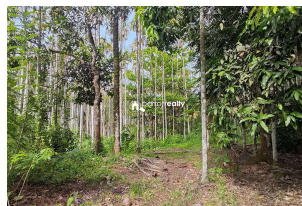

1.25 acre land for sale in Padichira,Wayanad

Padichira, Pulpally, Wayanad ,673579

Property Details

Property Id : 14752

Property Type: Residential land

Road Accessibility:

Possession :

Plot Area : 125 Cent

Description

Land area :- 1 acre 25 cent... Location :- Padichira,Wayanad.. 500m from Padichira... 40 m tarring road frontage (padichira – seethamound).. Coconut,Areca,Jack fruit, Mango tree as main cultivation in this property... Asking Price :- 50,000 Per cent... More details please contact – 9656866955

Contact Details

Parrotrealty

9656866955

parrotrealty@yahoo.com

Property Media

www.parrotrealty.com

parrotrealtyervices@gmail.com

2nd Floor, Amrutheswari Complex, Panamaram