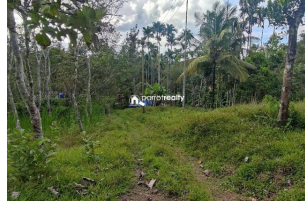

+91 4935 222 888

+91 9656 866 955

www.parrotrealty.com

parrotrealtyervices@gmail.com

2nd Floor, Amrutheswari Complex, Panamaram