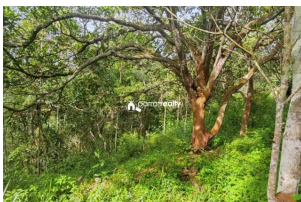

55 cent land for sale in Manalvayal,Wayanad....

Manalvayal, Pulpally Wayanad ,673579

Property Details

Property Id : 661732

Property Type: Residential land

Road Accessibility:

Possession :

Plot Area : 55 Cent

Description

Land area :- 55 cent... Location :- Manalvayal,Wayanad... 4 km from Pulpally town and 800m from Bus route... 100 m Mud road access... There is one small shed in this property... Electricity,Water (Open well) also available.. Cashew as main cultivation ... Asking Price :- 30,000 Per cent... More details please contact :- 9656866955

Contact Details

Parrotrealty

9656866955

parrotrealty@yahoo.com

Property Media

www.parrotrealty.com

parrotrealty@gmail.com