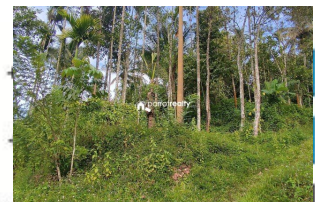

55 cent land for sale in Manalvayal,Wayanad....

Manalvayal, Pulpally Wayanad ,673579

Property Details

Property Id : 661732

Property Type: Residential land

Road Accessibility:

Possession :

Plot Area : 55 Cent

Description

Land area :- 55 cent... Location :- Manalvayal,Wayanad... 4 km from Pulpally town and 800m from Bus route... 100 m Mud road access... There is one small shed in this property... Electricity,Water (Open well) also available.. Cashew as main cultivation ... Asking Price :- 30,000 Per cent... More details please contact :- 9656866955

Contact Details

Parrotrealty

9656866955

parrotrealty@yahoo.com

Property Media

www.parrotrealty.com

parrotrealty@gmail.com