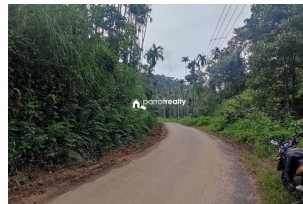

4.5 acre land for sale in Vaduvanchal – Meppadi bus route....

Vaduvanchal, Meppadi, Wayanad ,673581

Property Details

Property Id : 766078

Property Type: Residential land

Road Accessibility:

Possession :

Plot Area : 450 Cent

Description

Land area :- 4 Acre 50 Cent... Location :- Vaduvanchal – Meppadi bus route... 3.5 km from Vaduvanchal town... Coffee as main Cultivation.. There is old roof tiled house in this property... Tarring road access... Asking Price :- 35 lakhs Per Acre ... More details please contact – 9656866955

Contact Details

Parrotrealty

9656866955

parrotrealty@yahoo.com

Property Media

www.parrotrealty.com

parrotrealtyervices@gmail.com

2nd Floor, Amrutheswari Complex, Panamaram