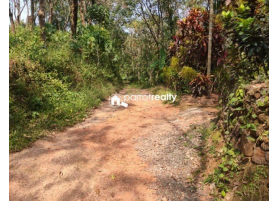

+91 4935 222 888

+91 9656 866 955

www.parrotrealty.com

parrotrealtyervices@gmail.com

2nd Floor, Amrutheswari Complex, Panamaram