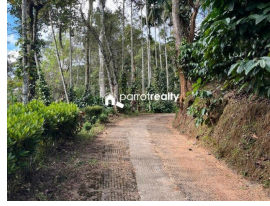

+91 4935 222 888

+91 9656 866 955

www.parrotrealty.com

parrotrealtyervices@gmail.com

2nd Floor, Amrutheswari Complex, Panamaram