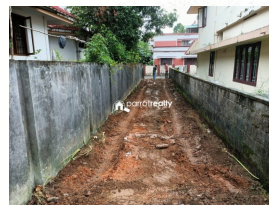

Residential Plot for Sale at Ruby Lane, Thammanam, Ernakulam

Ruby lane, Thammanam, Ernakulam , 682032

Property Details

Property Id : 44646

Property Type: Residential land

Road Accessibility:

Possession :

Plot Area : 10 Cent

Description

Residential Plot for Sale at Ruby lane, Thammanam, Ernakulam.. Area : 10.6 cents. Location : Ruby lane, Thammanam, Ernakulam. Just 40 meters from Thammanam- Pullepadi Road. Easy access to all the necessities of daily life. Kochi's best shopping, dining and entertainment destinations are nearby. Offers good neighborhood, boasts secured and comfortable life for residents. Asking Price : 20 Lakhs per cent.. Contact : M P Philip – +917994182244 call or whatsapp.. Email ID : mylamannil.philip@gmail.com..

Contact Details

M P Philip

mylamannil.philip@gmail.com

+917994182244

Property Media

2 888

6 955

y.com

parrotrealtyervices@gmail.com