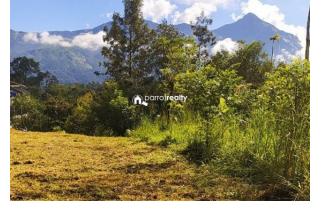

+91 4935 222 888

+91 9656 866 955

www.parrotrealty.com

parrotrealtyervices@gmail.com

2nd Floor, Amrutheswari Complex, Panamaram