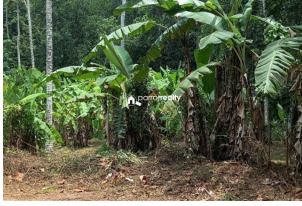

+91 4935 222 888

+91 9656 866 955

www.parrotrealty.com

parrotrealtyervices@gmail.com

2nd Floor, Amrutheswari Complex, Panamaram