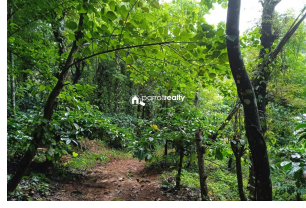

+91 4935 222 888

+91 9656 866 955

www.parrotrealty.com

parrotrealtyervices@gmail.com

2nd Floor, Amrutheswari Complex, Panamaram