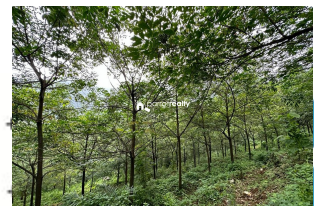

14 acre with 4 bhk house for sale in Ambayathode, Kannur @ 15 lakh Per acre...

Ambayathode, Kottiyoor, Kannur ,670651

Property Details

Property Id : 975325

Property Type: Residential land

Road Accessibility:

Possession :

Plot Area : 14 Acre

Description

Total land area :- 14 acre House :- 2000 sqft, 4 bed room.... Location :- Ambayathode, Kannur Main Cultivation :- Rubber (2000), Oothu (5000),Cashew ,Areca .... Water source :- Gravity Water.... Tarring Road frontage... Asking Price :- 15 lakh Per acre.... More details please contact - 9656866955

Contact Details

Midhun George

parrotrealtyservices@gmail.com

9656866955

Property Media

www.parrotrealty.com

parrotrealtyservices@gmail.com

2nd Floor, Amrutheswari Complex, Panamaram