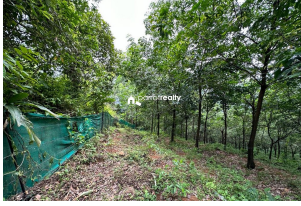

+91 4935 222 888

+91 9656 866 955

www.parrotrealty.com

parrotrealtyervices@gmail.com

2nd Floor, Amrutheswari Complex, Panamaram