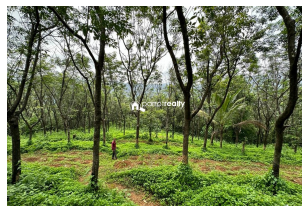

14 acre with 4 bhk house for sale in Ambayathode, Kannur @ 15 lakh Per acre...

Ambayathode, Kottiyoor, Kannur ,670651

Property Details

Property Id : 975325

Property Type: Residential land

Road Accessibility:

Possession :

Plot Area : 14 Acre

Description

Total land area :- 14 acre House :- 2000 sqft, 4 bed room.... Location :- Ambayathode, Kannur Main Cultivation :- Rubber (2000), Oothu (5000),Cashew ,Areca .... Water source :- Gravity Water.... Tarring Road frontage... Asking Price :- 15 lakh Per acre.... More details please contact - 9656866955

Contact Details

Midhun George

parrotrealtyservices@gmail.com

9656866955

Property Media

www.parrotrealty.com

parrotrealtyservices@gmail.com

2nd Floor, Amrutheswari Complex, Panamaram