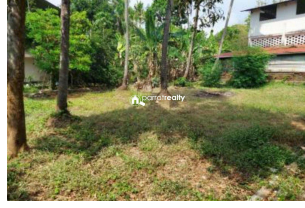

+91 4935 222 888

+91 9656 866 955

www.parrotrealty.com

parrotrealtyervices@gmail.com

2nd Floor, Amrutheswari Complex, Panamaram