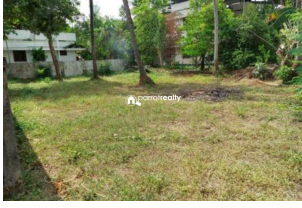

+91 4935 222 888

+91 9656 866 955

www.parrotrealty.com

parrotrealtyervices@gmail.com

2nd Floor, Amrutheswari Complex, Panamaram