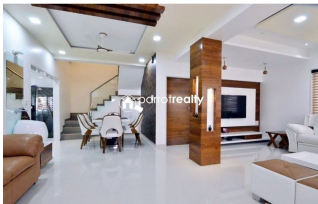

Property Media

+91 4935 222 888

+91 9656 866 955

www.parrotrealty.com

parrotrealtyervices@gmail.com

2nd Floor, Amrutheswari Complex, Panamaram