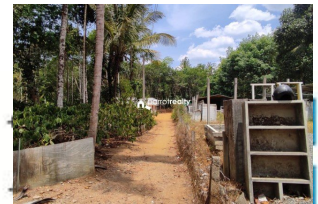

23.75 cent Commercial plot for sale near Nadavayal @ 2 lakh Per cent...

Nadavayal, Panamaram, Wayanad ,670721

Property Details

Property Id : 130361

Property Type: Commercial plots

Road Accessibility:

Possession :

Plot Area : 23 Cent

Description

Total land area :- 23.75 cent.. Location :- Near Nadavayal.. Around 1.5 km from Nadavayal town... At present a concrete Frames & Cup board shape is working.. Ideal for Commercial building /Projects.. Located in panamaram – Nadavayal bus route... More details please contact :- 9656866955

Contact Details

Parrotrealty

9656866955

parrotrealty@yahoo.com

Property Media

www.parrotrealty.com

parrotrealtyervices@gmail.com

2nd Floor, Amrutheswari Complex, Panamaram