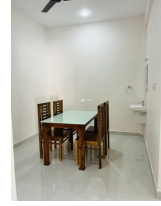

+91 4935 222 888

+91 9656 866 955

www.parrotrealty.com

parrotrealtyervices@gmail.com

2nd Floor, Amrutheswari Complex, Panamaram