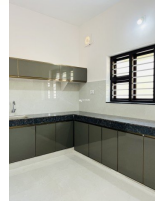

+91 4935 222 888

+91 9656 866 955

www.parrotrealty.com

parrotrealtyervices@gmail.com

2nd Floor, Amrutheswari Complex, Panamaram