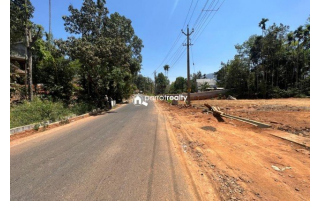

+91 4935 222 888

+91 9656 866 955

www.parrotrealty.com

parrotrealtyervices@gmail.com

2nd Floor, Amrutheswari Complex, Panamaram