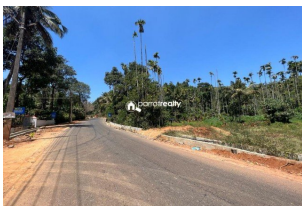

60 cent commercial plot for sale in Padinjarathara – Vythiri bus route...

Near Taj hotel, Padinjarathara, Wayanad ,673575

Property Details

Property Id : 645926

Property Type: Commercial plots

Road Accessibility:

Possession :

Plot Area : 60 Cent

Description

Total land area :- 60 cent... Located near TAJ hotel Wayanad...3 km from Padinjarathara town .. Ideal plot for Commercial Constructions...About 35 m of tarring road frontage... One pond is there... Asking price :- 3 lakh per cent...More details please contact :- 9656866955

Contact Details

Parrotrealty

9656866955

parrotrealty@yahoo.com

Property Media

www.parrotrealty.com

parrotrealtyervices@gmail.com

2nd Floor, Amrutheswari Complex, Panamaram