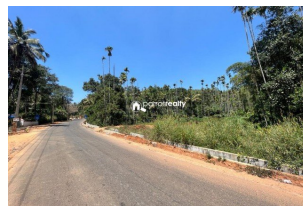

60 cent commercial plot for sale in Padinjarathara – Vythiri bus route...

Near Taj hotel, Padinjarathara, Wayanad ,673575

Property Details

Property Id : 645926

Property Type: Commercial plots

Road Accessibility:

Possession :

Plot Area : 60 Cent

Description

Total land area :- 60 cent... Located near TAJ hotel Wayanad...3 km from Padinjarathara town .. Ideal plot for Commercial Constructions...About 35 m of tarring road frontage... One pond is there... Asking price :- 3 lakh per cent...More details please contact :- 9656866955

Contact Details

Parrotrealty

9656866955

parrotrealty@yahoo.com

Property Media

www.parrotrealty.com

parrotrealtyervices@gmail.com

2nd Floor, Amrutheswari Complex, Panamaram