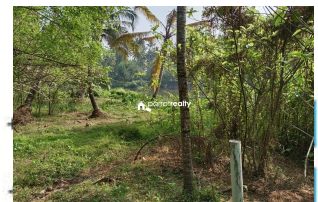

18.67 Cents of Commercially Converted River Side plot @ 40 Lakhs...

Chirakkal Mini Dam (regulator bridge) Cherpu, Chirakkal , Thrissur Thriprayar road Thrissur Thrissur 680581

Property Details

Property Id : 157804

Property Type: Commercial plots

Road Accessibility: Truck

Possession : Immediate

Plot Area : 19 Cent

Description

18.67 Cents of Commercially converted River side plot suitable for restaurants or Resorts or wine/beer parlours for available for sale. The property has road access and is next to a perennial river with 365 days of clean water. Property location: Chirakkal Mini Dam, 16Km from Thrissur Swaraj round

Contact Details

Murali Mohan
murali.chinnus@gmail.com
8553237509

Property Media

www.parrotrealty.com

parrotrealtyervices@gmail.com

2nd Floor, Amrutheswari Complex, Panamaram