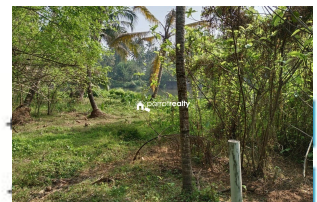

18.67 Cents of Commercially Converted River Side plot @ 40 Lakhs...

Chirakkal Mini Dam (regulator bridge) Cherpu, Chirakkal , Thrissur Thriprayar road Thrissur Thrissur 680581

Property Details

Property Id : 157804

Property Type: Commercial plots

Road Accessibility: Truck

Possession : Immediate

Plot Area : 19 Cent

Description

18.67 Cents of Commercially converted River side plot suitable for restaurants or Resorts or wine/beer parlours for available for sale. The property has road access and is next to a perennial river with 365 days of clean water. Property location: Chirakkal Mini Dam, 16Km from Thrissur Swaraj round

Contact Details

Murali Mohan
murali.chinnus@gmail.com
8553237509

Property Media

www.parrotrealty.com

parrotrealtyervices@gmail.com

2nd Floor, Amrutheswari Complex, Panamaram