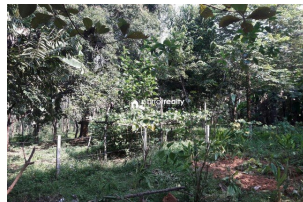

1.7 acre land for sale in Vadakkancherry

Ayakkad Vadakkancherry Palakkad 678683

Property Details

Property Id : 769801

Property Type: Residential land

Road Accessibility: Car

Possession : Immediate

Plot Area : 2 Acre

Description

1.7 acre land with near 140 rubber trees (Tapping going on) and other trees. Clear fenced plots which shall be used for farming or residential purpose. Location is not affected by floods.

Contact Details

Dhan Raj

dhanraj.9003978110@parrotrealty.com

9003978110

Property Media

+91 4935 222 888

+91 9656 866 955

www.parrotrealty.com

parrotrealtyervices@gmail.com

2nd Floor, Amrutheswari Complex, Panamaram