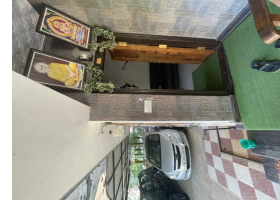

Property Media

+91 4935 222 888

+91 9656 866 955

www.parrotrealty.com

parrotrealtyservices@gmail.com

2nd Floor, Amrutheswari Complex, Panamaram