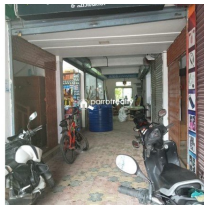

3 Story Commercial building for sale near Nemmara,Palakkad...

Nemmara, Palakkad, Palakkad ,678508

Property Details

Property Id : 884045

Property Type: Commercial Building

Road Accessibility:

Possession :

Description

Total Land area :- 11 cent..... Building :- 8000 sq ft Location :- Nemmara,East Palakkad..... Suitable for all kind of Commercial purpose..... All facilities are available now... Water source :- Bore well.... Asking price :- 8 Cr.... More details please contact :- Sajith - 8129735764

Contact Details

Sajith

sajith.8129735764@parrotrealty.com

8129735764

Property Media

+91 4935 222 888

+91 9656 866 955

www.parrotrealty.com

parrotrealtyervices@gmail.com

2nd Floor, Amrutheswari Complex, Panamaram