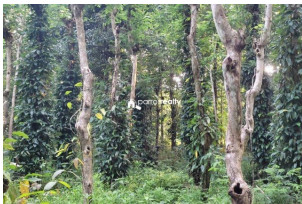

2 acre land for sale near Seethamound, Wayanad

Seethamound, Pulpally, Wayanad ,673579

Property Details

Property Id : 796836

Property Type: Residential land

Road Accessibility:

Possession :

Plot Area : 2 Acre

Description

Total land area :- 2 acre... Location :- Seethamound,Pulpally,Wayanad. 1 km from Seethamound town... Rubber,Coffee and Pepper are mainly cultivated here... Property has tarring road frontage... Ideal for all kind of Farming activities... Asking Price :- 25 lakh per acre... More details please contact – 9656866955

Contact Details

Parrotrealty

9656866955

parrotrealty@yahoo.com

Property Media

www.parrotrealty.com

parrotrealtyervices@gmail.com

2nd Floor, Amrutheswari Complex, Panamaram