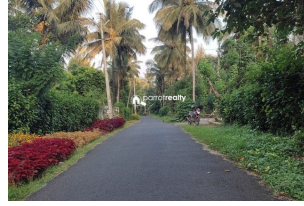

+91 4935 222 888

+91 9656 866 955

www.parrotrealty.com

parrotrealtyervices@gmail.com

2nd Floor, Amrutheswari Complex, Panamaram