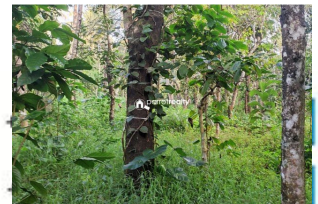

2 acre land for sale near Seethamound, Wayanad

Seethamound, Pulpally, Wayanad ,673579

Property Details

Property Id : 796836

Property Type: Residential land

Road Accessibility:

Possession :

Plot Area : 2 Acre

Description

Total land area :- 2 acre... Location :- Seethamound,Pulpally,Wayanad. 1 km from Seethamound town... Rubber,Coffee and Pepper are mainly cultivated here... Property has tarring road frontage... Ideal for all kind of Farming activities... Asking Price :- 25 lakh per acre... More details please contact – 9656866955

Contact Details

Parrotrealty

9656866955

parrotrealty@yahoo.com

Property Media

www.parrotrealty.com

parrotrealtyervices@gmail.com

2nd Floor, Amrutheswari Complex, Panamaram