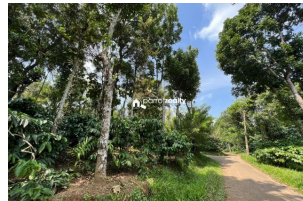

SOLD OUT :- 2 acre land for sale near Punchavayal @ 15 lakh/acre...

Punchavayal, Panamaram, Wayanad ,670721

Property Details

Property Id : 840666

Property Type: Agriculture land

Road Accessibility:

Possession :

Plot Area : 2 Acre

Description

2 acre land for sale in Punchavayal near Panamaram.. 1.5 km from punchavayal town and 500 m from bus route.. Coffee as main cultivation... Property has tarring road frontage in 2 sides... Good soil type and climate which is very suitable for agriculture purpose.. Asking price :- 15 lakh/acre... More details please contact through whats app – 9656866955

Contact Details

Parrotrealty

9656866955

parrotrealty@yahoo.com

Property Media

www.parrotrealty.com

parrotrealtyervices@gmail.com

2nd Floor, Amrutheswari Complex, Panamaram