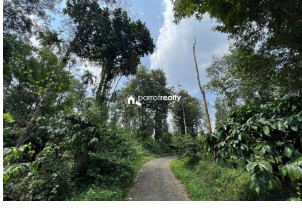

+91 4935 222 888

+91 9656 866 955

www.parrotrealty.com

parrotrealtyervices@gmail.com

2nd Floor, Amrutheswari Complex, Panamaram