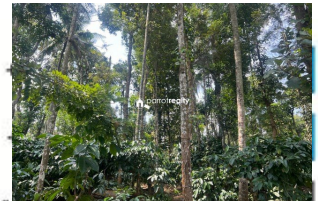

SOLD OUT :- 2 acre land for sale near Punchavayal @ 15 lakh/acre...

Punchavayal, Panamaram, Wayanad ,670721

Property Details

Property Id : 840666

Property Type: Agriculture land

Road Accessibility:

Possession :

Plot Area : 2 Acre

Description

2 acre land for sale in Punchavayal near Panamaram.. 1.5 km from punchavayal town and 500 m from bus route.. Coffee as main cultivation... Property has tarring road frontage in 2 sides... Good soil type and climate which is very suitable for agriculture purpose.. Asking price :- 15 lakh/acre... More details please contact through whats app – 9656866955

Contact Details

Parrotrealty

9656866955

parrotrealty@yahoo.com

Property Media

www.parrotrealty.com

parrotrealtyervices@gmail.com

2nd Floor, Amrutheswari Complex, Panamaram