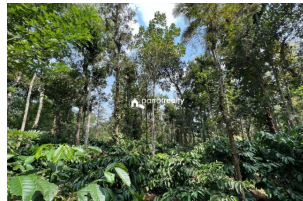

SOLD OUT :- 2 acre land for sale near Punchavayal @ 15 lakh/acre...

Punchavayal, Panamaram, Wayanad ,670721

Property Details

Property Id : 840666

Property Type: Agriculture land

Road Accessibility:

Possession :

Plot Area : 2 Acre

Description

2 acre land for sale in Punchavayal near Panamaram.. 1.5 km from punchavayal town and 500 m from bus route.. Coffee as main cultivation... Property has tarring road frontage in 2 sides... Good soil type and climate which is very suitable for agriculture purpose.. Asking price :- 15 lakh/acre... More details please contact through whats app – 9656866955

Contact Details

Parrotrealty

9656866955

parrotrealty@yahoo.com

Property Media

www.parrotrealty.com

parrotrealtyervices@gmail.com

2nd Floor, Amrutheswari Complex, Panamaram