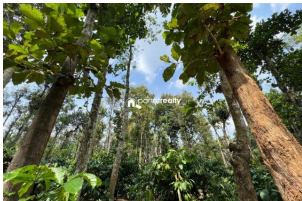

SOLD OUT :- 2 acre land for sale near Punchavayal @ 15 lakh/acre...

Punchavayal, Panamaram, Wayanad ,670721

Property Details

Property Id : 840666

Property Type: Agriculture land

Road Accessibility:

Possession :

Plot Area : 2 Acre

Description

2 acre land for sale in Punchavayal near Panamaram.. 1.5 km from punchavayal town and 500 m from bus route.. Coffee as main cultivation... Property has tarring road frontage in 2 sides... Good soil type and climate which is very suitable for agriculture purpose.. Asking price :- 15 lakh/acre... More details please contact through whats app – 9656866955

Contact Details

Parrotrealty

9656866955

parrotrealty@yahoo.com

Property Media

www.parrotrealty.com

parrotrealtyervices@gmail.com

2nd Floor, Amrutheswari Complex, Panamaram