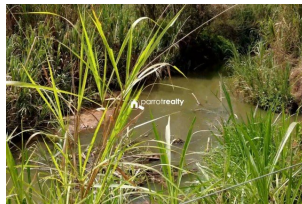

3.76 Acre land with farm for sale in Nadavayal- Wayanad ...

Nadavayal, Panamaram, Wayanad ,670721

Property Details

Property Id : 831297 Property Type: Farm

Road Accessibility: Possession :

Description

3.76 Acre land with farm for sale in Nadavayal. 2.5 km away from Nadavayal town..... Including 22 cow, 13 calf, 1 buffalo, and 11 goats and 11 lamb, 20 fancy Chicken. 3 acre fully cultivated in cattle feed grass... 2 types cow shed in this property (1 shed included 15 cows and another one included 30 cows), 1 goat shed (included 50 goats), Revenue of 200 ltrs of Milk per day..... Fully equipped farm includes milking machine, grass cutting machine, Automatic water filling system etc..... Electricity, water, road also available.... Suitable for farm tourism projects ..... Asking price :-95 lakh - (negotiable) If you are interested please contact :- 9656866955

Contact Details

Parrotrealty
9656866955
parrotrealty@yahoo.com

Property Media

parrotrealtyervices@gmail.com

2nd Floor, Amrutheswari Complex, Panamaram