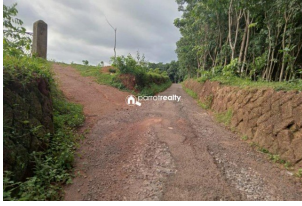

+91 4935 222 888

+91 9656 866 955

www.parrotrealty.com

parrotrealtyervices@gmail.com

2nd Floor, Amrutheswari Complex, Panamaram