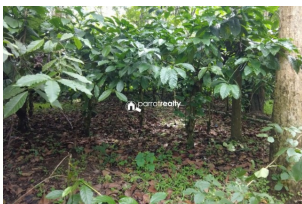

1.5 acre beautiful land for sale near Nellimalam,Wayanad

Nellimalam, Muttil, Wayanad ,673122

Property Details

Property Id : 844419

Property Type: Residential land

Road Accessibility:

Possession :

Plot Area : 150 Cent

Description

1 acre 50 cent land for sale near Nellimalam (Muttil – Meppadi road)... 2.5 km from Nellimalam and 200m of mud road access from tarring road... Coffee as main cultivation and some other trees in this property.... Calm and quiet area... One of the best property for Resort projects.... Asking Price :- 45 lakh/acre.... More details please contact through Whatsapp – 9656866955

Contact Details

Parrotrealty

9656866955

parrotrealty@yahoo.com

Property Media

www.parrotrealty.com

parrotrealty@gmail.com