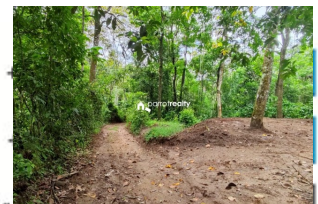

1.5 acre beautiful land for sale near Nellimalam,Wayanad

Nellimalam, Muttil, Wayanad ,673122

Property Details

Property Id : 844419

Property Type: Residential land

Road Accessibility:

Possession :

Plot Area : 150 Cent

Description

1 acre 50 cent land for sale near Nellimalam (Muttil – Meppadi road)... 2.5 km from Nellimalam and 200m of mud road access from tarring road... Coffee as main cultivation and some other trees in this property.... Calm and quiet area... One of the best property for Resort projects.... Asking Price :- 45 lakh/acre.... More details please contact through Whatsapp – 9656866955

Contact Details

Parrotrealty

9656866955

parrotrealty@yahoo.com

Property Media

www.parrotrealty.com

parrotrealty@gmail.com