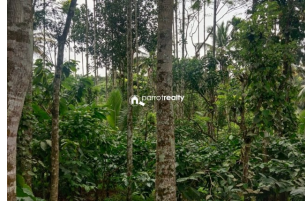

+91 4935 222 888

+91 9656 866 955

www.parrotrealty.com

parrotrealtyervices@gmail.com

2nd Floor, Amrutheswari Complex, Panamaram