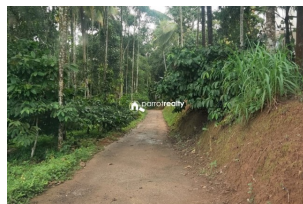

1 acre land for sale near Nadavayal...

Nadavayal, Panamaram, Wayanad ,670721

Property Details

Property Id : 683360

Property Type: Residential land

Road Accessibility:

Possession :

Plot Area : 1 Acre

Description

Total land area :- 1 acre... Location :- Nadavayal,Wayanad... 1.5 km from Nadavayal town... 650 m from Bathery – Mananthavady bus route... Coffee, Pepper,Areca,Coconut and some other trees are there.... Tarring road frontage..... Asking Price :- 60 lakh... More details please contact through Whatsapp – 9656866955...

Contact Details

Parrotrealty
9656866955
parrotrealty@yahoo.com

Property Media

www.parrotrealty.com

parrotrealty@gmail.com

2nd Floor, Amrutheswari Complex, Panamaram