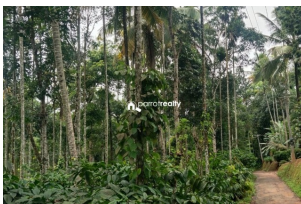

1 acre land for sale near Nadavayal...

Nadavayal, Panamaram, Wayanad ,670721

Property Details

Property Id : 683360

Property Type: Residential land

Road Accessibility:

Possession :

Plot Area : 1 Acre

Description

Total land area :- 1 acre... Location :- Nadavayal,Wayanad... 1.5 km from Nadavayal town... 650 m from Bathery – Mananthavady bus route... Coffee, Pepper,Areca,Coconut and some other trees are there.... Tarring road frontage..... Asking Price :- 60 lakh... More details please contact through Whatsapp – 9656866955...

Contact Details

Parrotrealty
9656866955
parrotrealty@yahoo.com

Property Media

www.parrotrealty.com

parrotrealty@gmail.com

2nd Floor, Amrutheswari Complex, Panamaram