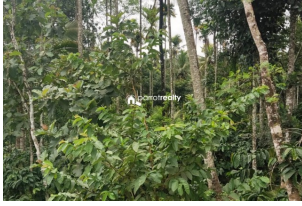

+91 4935 222 888

+91 9656 866 955

www.parrotrealty.com

parrotrealtyervices@gmail.com

2nd Floor, Amrutheswari Complex, Panamaram