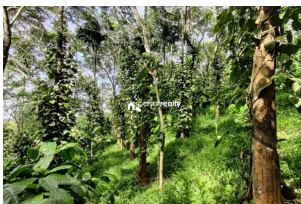

2 acre 31 cent with 2 bhk house for sale near Pulpally @ 60 lakh...

Manalvayal, Pulpally, Wayanad ,673596

Property Details

Property Id : 593556

Property Type: Agriculture land

Road Accessibility:

Possession :

Plot Area : 231 Cent

Description

Total land area :- 2.31 acre ; - Daily - rubber sheet (25 nos),3 quintal pepper(net),2 quintal Areca,2 quintal coffee,3 quintal Coco (net) get in annual income from this property... There is 2 bhk old house in this property... Water,road,electricity also available.. 7 km from Pulpally and 4 km from Kenichira... Asking Price :- 60 lakh.... More details please contact :- 9656866955

Contact Details

Parrotrealty

9656866955

parrotrealty@yahoo.com

Property Media

www.parrotrealty.com

parrotrealty@services@gmail.com