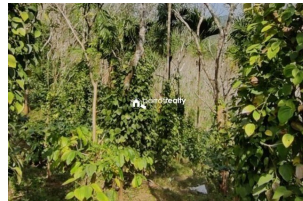

2 acre 31 cent with 2 bhk house for sale near Pulpally @ 60 lakh...

Manalvayal, Pulpally, Wayanad ,673596

Property Details

Property Id : 593556

Property Type: Agriculture land

Road Accessibility:

Possession :

Plot Area : 231 Cent

Description

Total land area :- 2.31 acre ; - Daily - rubber sheet (25 nos),3 quintal pepper(net),2 quintal Areca,2 quintal coffee,3 quintal Coco (net) get in annual income from this property... There is 2 bhk old house in this property... Water,road,electricity also available.. 7 km from Pulpally and 4 km from Kenichira... Asking Price :- 60 lakh.... More details please contact :- 9656866955

Contact Details

Parrotrealty

9656866955

parrotrealty@yahoo.com

Property Media

www.parrotrealty.com

parrotrealty@services@gmail.com