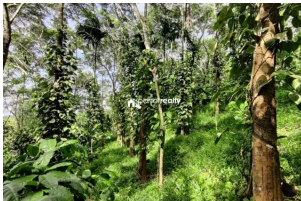

2 acre 31 cent with 2 bhk house for sale near Pulpally @ 60 lakh...

Manalvayal, Pulpally, Wayanad ,673596

Property Details

Property Id : 593556

Property Type: Agriculture land

Road Accessibility:

Possession :

Plot Area : 231 Cent

Description

Total land area :- 2.31 acre ; - Daily - rubber sheet (25 nos),3 quintal pepper(net),2 quintal Areca,2 quintal coffee,3 quintal Coco (net) get in annual income from this property... There is 2 bhk old house in this property... Water,road,electricity also available.. 7 km from Pulpally and 4 km from Kenichira... Asking Price :- 60 lakh.... More details please contact :- 9656866955

Contact Details

Parrotrealty

9656866955

parrotrealty@yahoo.com

Property Media

www.parrotrealty.com

parrotrealty@services@gmail.com