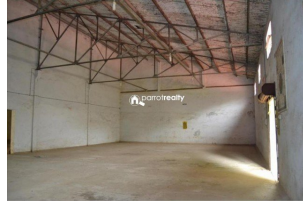

+91 4935 222 888

+91 9656 866 955

www.parrotrealty.com

parrotrealtyervices@gmail.com

2nd Floor, Amrutheswari Complex, Panamaram