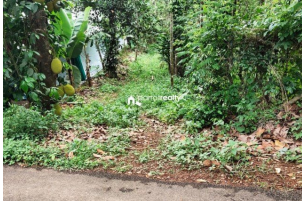

+91 4935 222 888

+91 9656 866 955

www.parrotrealty.com

parrotrealtyervices@gmail.com

2nd Floor, Amrutheswari Complex, Panamaram