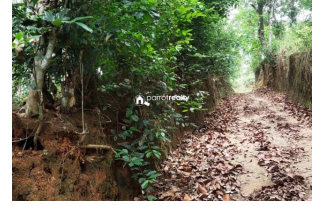

+91 4935 222 888

+91 9656 866 955

www.parrotrealty.com

parrotrealtyervices@gmail.com

2nd Floor, Amrutheswari Complex, Panamaram