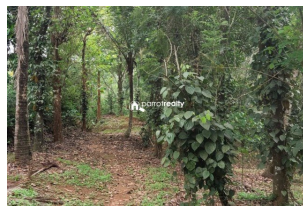

3.80 acre land for sale near Anjukunnu @ 26 lakh/acre

Anjukunnu, Panamaram, Wayanad ,670645

Property Details

Property Id : 638901

Property Type: Agriculture land

Road Accessibility:

Possession :

Plot Area : 380 Cent

Description

3 acre 80 cent land for sale near Anjukunnu ... 2.5 km from Anjukunnu town... 600m from Anjukunnu – Kambalakkad malayora highway.. Coffee,Pepper,Rubber as main cultivation's..... 100m concrete road frontage... Asking Price :- 26 lakh/acre....

Contact Details

Parrotrealty

9656866955

parrotrealty@yahoo.com

Property Media

www.parrotrealty.com

parrotrealtyervices@gmail.com

2nd Floor, Amrutheswari Complex, Panamaram