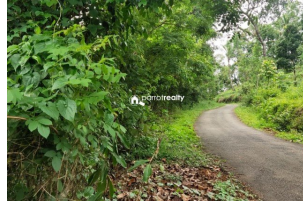

+91 4935 222 888

+91 9656 866 955

www.parrotrealty.com

parrotrealtyervices@gmail.com

2nd Floor, Amrutheswari Complex, Panamaram