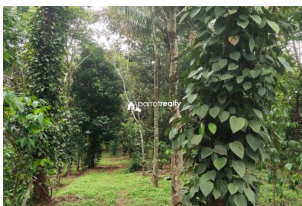

3.80 acre land for sale near Anjukunnu @ 26 lakh/acre

Anjukunnu, Panamaram, Wayanad ,670645

Property Details

Property Id : 638901

Property Type: Agriculture land

Road Accessibility:

Possession :

Plot Area : 380 Cent

Description

3 acre 80 cent land for sale near Anjukunnu ... 2.5 km from Anjukunnu town... 600m from Anjukunnu – Kambalakkad malayora highway.. Coffee,Pepper,Rubber as main cultivation's..... 100m concrete road frontage... Asking Price :- 26 lakh/acre....

Contact Details

Parrotrealty

9656866955

parrotrealty@yahoo.com

Property Media

www.parrotrealty.com

parrotrealtyervices@gmail.com

2nd Floor, Amrutheswari Complex, Panamaram