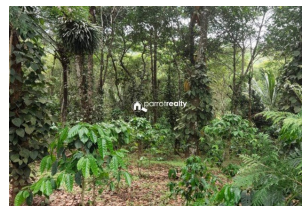

3.80 acre land for sale near Anjukunnu @ 26 lakh/acre

Anjukunnu, Panamaram, Wayanad ,670645

Property Details

Property Id : 638901

Property Type: Agriculture land

Road Accessibility:

Possession :

Plot Area : 380 Cent

Description

3 acre 80 cent land for sale near Anjukunnu ... 2.5 km from Anjukunnu town... 600m from Anjukunnu – Kambalakkad malayora highway.. Coffee,Pepper,Rubber as main cultivation's..... 100m concrete road frontage... Asking Price :- 26 lakh/acre....

Contact Details

Parrotrealty

9656866955

parrotrealty@yahoo.com

Property Media

www.parrotrealty.com

parrotrealtyervices@gmail.com

2nd Floor, Amrutheswari Complex, Panamaram