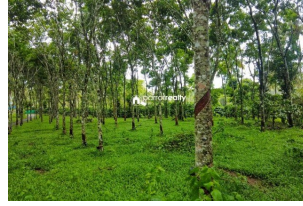

+91 4935 222 888

+91 9656 866 955

www.parrotrealty.com

parrotrealtyervices@gmail.com

2nd Floor, Amrutheswari Complex, Panamaram