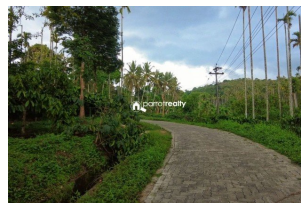

14 acre land with An old house for sale in Papplassery @ 25 lakh/acre

Papplassery, Bathery, Wayanad ,673592

Property Details

Property Id : 920383

Property Type: Agriculture land

Road Accessibility:

Possession :

Plot Area : 14 Acre

Description

Out of this about 6 acre fully planted with coffee.. Rubber,Pepper,Coconut and Areca are cultivated in the remaining portion.... An old house, Cow shed and an agricultural store room are also Included in this property.... Concreted ground for agri processes, Big natural pond for irrigation..... Road access through two side.... 6 km from Bathery – Mananthavady highway.... Asking Price :- 25 lakh/acre..... More details about this property please contact :- 9656866955

Contact Details

Parrotrealty

9656866955

parrotrealty@yahoo.com

Property Media

parrotrealty@gmail.com