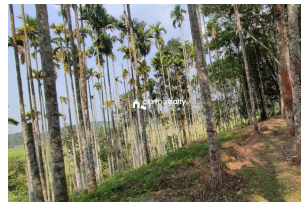

1.75 acre land for sale in Kaippattukunnu near Panamaram....

Kaippattukunnu, Panamaram, Wayanad ,670721

Property Details

Property Id : 410058

Property Type: Residential land

Road Accessibility:

Possession : Immediate

Plot Area : 2 Acre

Description

Land area :- 1.75 acre ... Main cultivation's :- Areca and Rubber 4 km from Panamaram town... Road facility :- 200 mtr mud road.... Asking price:- 40,00,000/acre More details :- Midhun George, 9656866955

Contact Details

Parrotrealty
9656866955
parrotrealty@yahoo.com

Property Media

+91 9656 866 955

www.parrotrealty.com

parrotrealtyervices@gmail.com

2nd Floor, Amrutheswari Complex, Panamaram