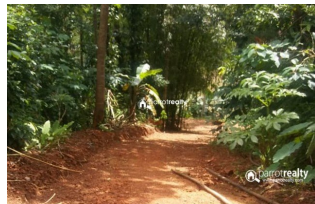

1 acre investment purpose land with house for sale in Puthusseri

Puthusseri Puthusseri Wayanad 670645

Property Details

Property Id : 874169

Property Type: Agriculture land

Road Accessibility: Car

Possession : Immediate

Plot Area : 1 Acre

Description

Some crops are there. 150m Mud road access from tarring road. Property situated in calm and quiet area with lots of greeneries around. This property is located 3 km from Valad town and 16km from Mananthavady town. Great potential for Investors! Asking Price: 21 lakh.

Contact Details

Parrotrealty

9656866955

parrotrealty@yahoo.com

Property Media

www.parrotrealty.com

parrotrealtyervices@gmail.com

2nd Floor, Amrutheswari Complex, Panamaram