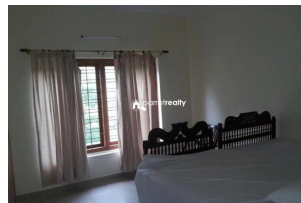

Rooms : Twin bungalow, Land area : 9.90 acres. Each bungalow 2300 sqft. Location : Near kunjithanni. Price : 6 Cr.

Contact Details

FINE PROPERTIES

finepropertiekerala@gmail.com

9446308757

Property Media

parrotrealtyervices@gmail.com