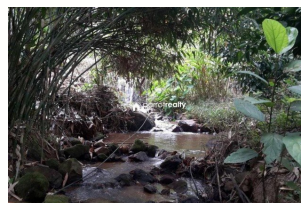

Rooms : Twin bungalow, Land area : 9.90 acres. Each bungalow 2300 sqft. Location : Near kunjithanni. Price : 6 Cr.

Contact Details

FINE PROPERTIES

finepropertiekerala@gmail.com

9446308757

Property Media

parrotrealtyervices@gmail.com