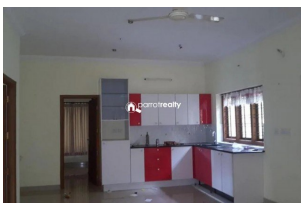

TWIN BUNGALOW KUNJITHANNI 6 CR

Kunjithanny, Idukki, Idukki ,685565

Property Details

Property Id : 41757

Property Type: Residential Properties

Road Accessibility:

Possession :

Description

Rooms : Twin bungalow, Land area : 9.90 acres. Each bungalow 2300 sqft. Location : Near kunjithanni. Price : 6 Cr.

Contact Details

FINE PROPERTIES

finepropertiekerala@gmail.com

9446308757

Property Media

parrotrealtyervices@gmail.com