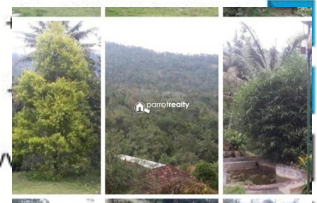

Rooms : Twin bungalow, Land area : 9.90 acres. Each bungalow 2300 sqft. Location : Near kunjithanni. Price : 6 Cr.

Contact Details

FINE PROPERTIES

finepropertiekerala@gmail.com

9446308757

Property Media

parrotrealtyervices@gmail.com