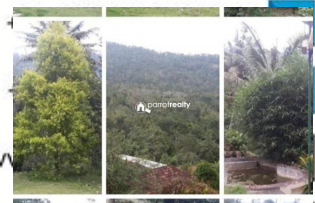

Rooms : Twin bungalow, Land area : 9.90 acres. Each bungalow 2300 sqft. Location : Near kunjithanni. Price : 6 Cr.

Contact Details

FINE PROPERTIES

finepropertiekerala@gmail.com

9446308757

Property Media

parrotrealtyervices@gmail.com