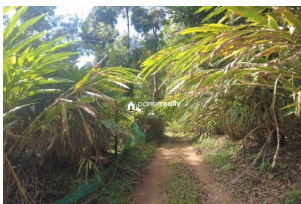

32 acre Estate for sale near Meppadi

Meppadi, Meppadi, Wayanad ,673577

Property Details

Property Id : 555937

Property Type: Agriculture land

Road Accessibility:

Possession :

Plot Area : 32 Acre

Description

16 km away from meppadi town..... Coffee,Cardamom,Pepper,and oud are main cultivations.... Out off this about 10 acre is Coffee and Pepper.... 4000 group of Cardamom and 1000 plants of oud are here..... A small house and ground and effective Irrigation system also included in this property.... Main advantages of this property is beautiful and rich in Biodiversity.... Asking Price :- 25 lakh /acre.....

Contact Details

Parrotrealty

9656866955

parrotrealty@yahoo.com

Property Media

www.parrotrealty.com

parrotrealtyervices@gmail.com

2nd Floor, Amrutheswari Complex, Panamaram