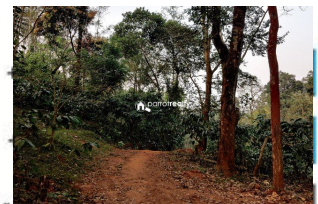

3 acre land for sale in Vanhode near Korome

Vanhode, Korome, Wayanad ,670731

Property Details

Property Id : 39294

Property Type: Commercial plots

Road Accessibility:

Possession :

Plot Area : 3 Acre

Description

Location :- Vanhode via kanjirankad,near E3 theme park,Mananthavady 3 km from korome /makkiyad town and 16 km from Mananthavady town..... 3 acre land with good water resource and natural beauty which fits for building resorts and any farming activities.Place has spices like pepper and coffee plants and also arecanut tree and other big trees..... Price: 35 lakh per Acre ... price is slightly negotiable. More details :- 9656866955

Contact Details

Parrotrealty

9656866955

parrotrealty@yahoo.com

Property Media

www.parrotrealty.com

parrotrealtyervices@gmail.com

2nd Floor, Amrutheswari Complex, Panamaram