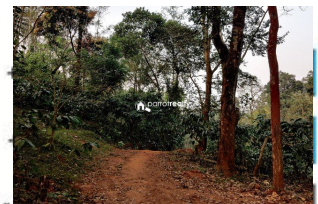

### Description

Location :- Vanhode via kanjirankad,near E3 theme park,Mananthavady 3 km from korome /makkiyad town and 16 km from Mananthavady town..... 3 acre land with good water resource and natural beauty which fits for building resorts and any farming activities.Place has spices like pepper and coffee plants and also arecanut tree and other big trees..... Price: 35 lakh per Acre ... price is slightly negotiable. More details :- 9656866955