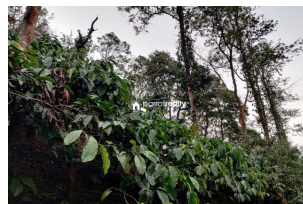

3 acre land for sale in Vanhode near Korome

Vanhode, Korome, Wayanad ,670731

Property Details

Property Id : 39294

Property Type: Commercial plots

Road Accessibility:

Possession :

Plot Area : 3 Acre

Description

Location :- Vanhode via kanjirankad,near E3 theme park,Mananthavady 3 km from korome /makkiyad town and 16 km from Mananthavady town..... 3 acre land with good water resource and natural beauty which fits for building resorts and any farming activities.Place has spices like pepper and coffee plants and also arecanut tree and other big trees..... Price: 35 lakh per Acre ... price is slightly negotiable. More details :- 9656866955

Contact Details

Parrotrealty

9656866955

parrotrealty@yahoo.com

Property Media

www.parrotrealty.com

parrotrealty@gmail.com

2nd Floor, Amrutheswari Complex, Panamaram