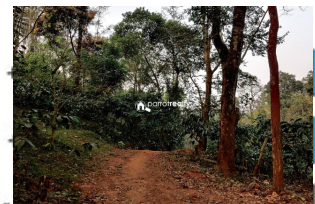

3 acre land for sale in Vanhode near Korome

Vanhode, Korome, Wayanad ,670731

Property Details

Property Id : 39294

Property Type: Commercial plots

Road Accessibility:

Possession :

Plot Area : 3 Acre

Description

Location :- Vanhode via kanjirankad,near E3 theme park,Mananthavady 3 km from korome /makkiyad town and 16 km from Mananthavady town..... 3 acre land with good water resource and natural beauty which fits for building resorts and any farming activities.Place has spices like pepper and coffee plants and also arecanut tree and other big trees..... Price: 35 lakh per Acre ... price is slightly negotiable. More details :- 9656866955

Contact Details

Parrotrealty

9656866955

parrotrealty@yahoo.com

Property Media

www.parrotrealty.com

parrotrealty@gmail.com

2nd Floor, Amrutheswari Complex, Panamaram