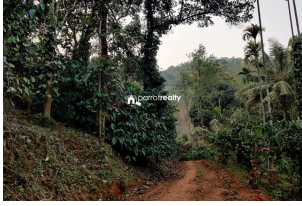

+91 4935 222 888

+91 9656 866 955

www.parrotrealty.com

parrotrealtyervices@gmail.com

2nd Floor, Amrutheswari Complex, Panamaram