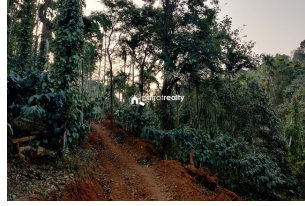

+91 4935 222 888

+91 9656 866 955

www.parrotrealty.com

parrotrealtyervices@gmail.com

2nd Floor, Amrutheswari Complex, Panamaram