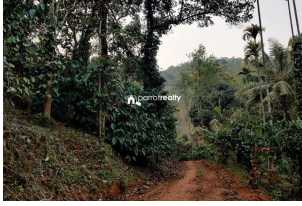

+91 4935 222 888

+91 9656 866 955

www.parrotrealty.com

parrotrealtyervices@gmail.com

2nd Floor, Amrutheswari Complex, Panamaram