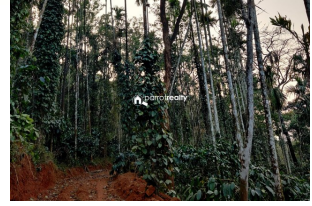

+91 4935 222 888

+91 9656 866 955

www.parrotrealty.com

parrotrealtyervices@gmail.com

2nd Floor, Amrutheswari Complex, Panamaram