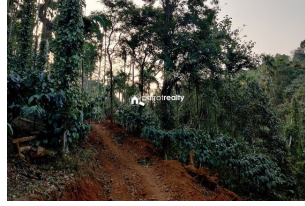

+91 4935 222 888

+91 9656 866 955

www.parrotrealty.com

parrotrealtyervices@gmail.com

2nd Floor, Amrutheswari Complex, Panamaram