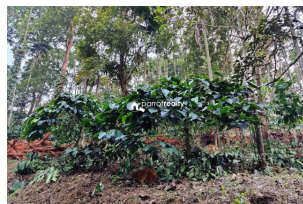

3 acre land for sale in Vanhode near Korome

Vanhode, Korome, Wayanad ,670731

Property Details

Property Id : 39294

Property Type: Commercial plots

Road Accessibility:

Possession :

Plot Area : 3 Acre

Description

Location :- Vanhode via kanjirankad,near E3 theme park,Mananthavady 3 km from korome /makkiyad town and 16 km from Mananthavady town..... 3 acre land with good water resource and natural beauty which fits for building resorts and any farming activities.Place has spices like pepper and coffee plants and also arecanut tree and other big trees..... Price: 35 lakh per Acre ... price is slightly negotiable. More details :- 9656866955

Contact Details

Parrotrealty

9656866955

parrotrealty@yahoo.com

Property Media

www.parrotrealty.com

parrotrealty@gmail.com

2nd Floor, Amrutheswari Complex, Panamaram