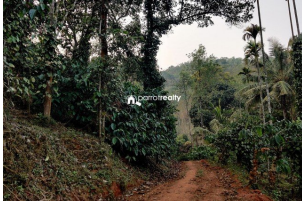

+91 4935 222 888

+91 9656 866 955

www.parrotrealty.com

parrotrealtyervices@gmail.com

2nd Floor, Amrutheswari Complex, Panamaram