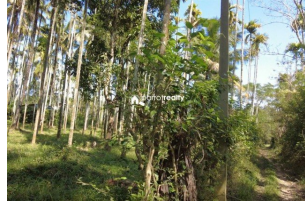

+91 4935 222 888

+91 9656 866 955

www.parrotrealty.com

parrotrealtyservices@gmail.com

2nd Floor, Amrutheswari Complex, Panamaram