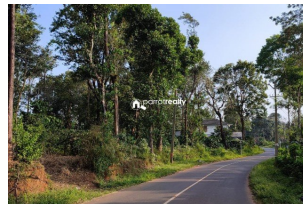

1 acre land for sale near Kattikulam @ 65000/cent.....

Kattikulam, Mananthavady, Wayanad ,670645

Property Details

Property Id : 46608

Property Type: Commercial plots

Road Accessibility:

Possession :

Plot Area : 1 Acre

Description

Land area :- 1 acre..... Location :- Near Kattikulam..... Main Cultivation :- Coffee.... Main Distance :- 1.5 km from Kattikulam town.... Tarring road frontage..... Asking price :- 65000 per cent ..... More details please contact this number :- 9656866955

Contact Details

Parrotrealty

9656866955

parrotrealty@yahoo.com

Property Media

www.parrotrealty.com

parrotrealtyervices@gmail.com

2nd Floor, Amrutheswari Complex, Panamaram