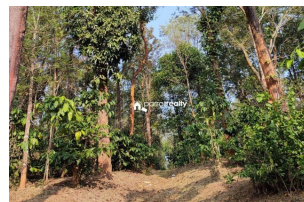

1 acre land for sale near Kattikulam @ 65000/cent.....

Kattikulam, Mananthavady, Wayanad ,670645

Property Details

Property Id : 46608

Property Type: Commercial plots

Road Accessibility:

Possession :

Plot Area : 1 Acre

Description

Land area :- 1 acre..... Location :- Near Kattikulam..... Main Cultivation :- Coffee.... Main Distance :- 1.5 km from Kattikulam town.... Tarring road frontage..... Asking price :- 65000 per cent ..... More details please contact this number :- 9656866955

Contact Details

Parrotrealty

9656866955

parrotrealty@yahoo.com

Property Media

www.parrotrealty.com

parrotrealtyervices@gmail.com

2nd Floor, Amrutheswari Complex, Panamaram