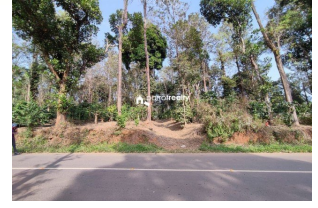

+91 4935 222 888

+91 9656 866 955

www.parrotrealty.com

parrotrealtyervices@gmail.com

2nd Floor, Amrutheswari Complex, Panamaram