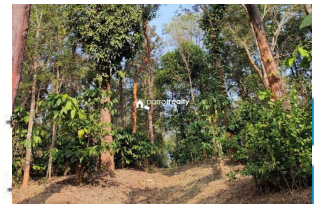

1 acre land for sale near Kattikulam @ 65000/cent.....

Kattikulam, Mananthavady, Wayanad ,670645

Property Details

Property Id : 46608

Property Type: Commercial plots

Road Accessibility:

Possession :

Plot Area : 1 Acre

Description

Land area :- 1 acre..... Location :- Near Kattikulam..... Main Cultivation :- Coffee.... Main Distance :- 1.5 km from Kattikulam town.... Tarring road frontage..... Asking price :- 65000 per cent ..... More details please contact this number :- 9656866955

Contact Details

Parrotrealty

9656866955

parrotrealty@yahoo.com

Property Media

www.parrotrealty.com

parrotrealtyervices@gmail.com

2nd Floor, Amrutheswari Complex, Panamaram