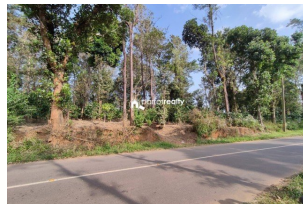

1 acre land for sale near Kattikulam @ 65000/cent.....

Kattikulam, Mananthavady, Wayanad ,670645

Property Details

Property Id : 46608

Property Type: Commercial plots

Road Accessibility:

Possession :

Plot Area : 1 Acre

Description

Land area :- 1 acre..... Location :- Near Kattikulam..... Main Cultivation :- Coffee.... Main Distance :- 1.5 km from Kattikulam town.... Tarring road frontage..... Asking price :- 65000 per cent ..... More details please contact this number :- 9656866955

Contact Details

Parrotrealty

9656866955

parrotrealty@yahoo.com

Property Media

www.parrotrealty.com

parrotrealtyervices@gmail.com

2nd Floor, Amrutheswari Complex, Panamaram