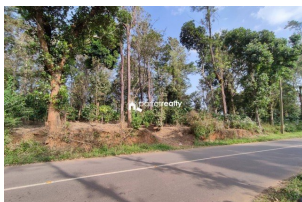

1 acre land for sale near Kattikulam @ 65000/cent.....

Kattikulam, Mananthavady, Wayanad ,670645

Property Details

Property Id : 46608

Property Type: Commercial plots

Road Accessibility:

Possession :

Plot Area : 1 Acre

Description

Land area :- 1 acre..... Location :- Near Kattikulam..... Main Cultivation :- Coffee.... Main Distance :- 1.5 km from Kattikulam town.... Tarring road frontage..... Asking price :- 65000 per cent ..... More details please contact this number :- 9656866955

Contact Details

Parrotrealty

9656866955

parrotrealty@yahoo.com

Property Media

www.parrotrealty.com

parrotrealtyervices@gmail.com

2nd Floor, Amrutheswari Complex, Panamaram