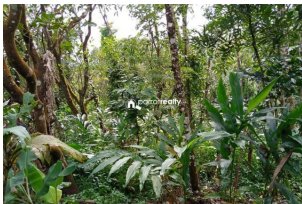

112 cent land for sale nearby Kannur Thalassery highway @ 25 lakh

Valad, Mananthavady, Wayanad ,670645

Property Details

Property Id : 632573

Property Type: Agriculture land

Road Accessibility:

Possession :

Plot Area : 1 Acre

Description

1 acre 12 cent land for sale in Mananthvady..... Its located in Valad. Its hardly 1.300 meter from Kannur Thalassery highway. It consists coffee, pepper, nutmeg,rubber plantation, cardamom and so on. 1.300 meter distance to Kannur Airport High way. The total price is 25 lakhs.

Contact Details

Parrotrealty

9656866955

parrotrealty@yahoo.com

Property Media

www.parrotrealty.com

parrotrealtyervices@gmail.com

2nd Floor, Amrutheswari Complex, Panamaram