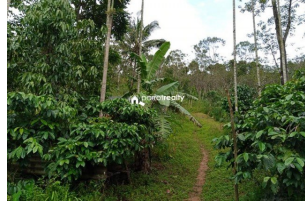

+91 4935 222 888

+91 9656 866 955

www.parrotrealty.com

parrotrealtyervices@gmail.com

2nd Floor, Amrutheswari Complex, Panamaram