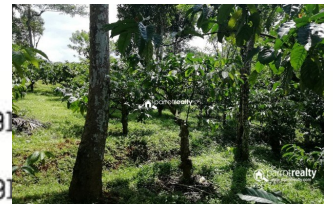

3 acre investment purpose land for sale near Nadavayal

Nadavayal wayanad Wayanad 670721

Property Details

Property Id : 129909

Property Type: Agriculture land

Road Accessibility: Car

Possession : Immediate

Plot Area : 3 Acre

Description

Near town – Nadavayal (1.5 km) This property used as coffee plantation and some other crops are there. 250m tarring road frontage. Property situated in calm and quiet area with lots of greeneries around. This property very suitable for Investment purpose. Asking price:30 lakh/acre.

Contact Details

Parrotrealty

9656866955

parrotrealty@yahoo.com

Property Media

www.parrotrealty.com

parrotrealty@services@gmail.com

2nd Floor, Amrutheswari Complex, Panamaram