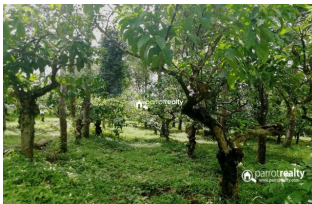

3 acre investment purpose land for sale near Nadavayal

Nadavayal wayanad Wayanad 670721

Property Details

Property Id : 129909

Property Type: Agriculture land

Road Accessibility: Car

Possession : Immediate

Plot Area : 3 Acre

Description

Near town – Nadavayal (1.5 km) This property used as coffee plantation and some other crops are there. 250m tarring road frontage. Property situated in calm and quiet area with lots of greeneries around. This property very suitable for Investment purpose. Asking price:30 lakh/acre.

Contact Details

Parrotrealty

9656866955

parrotrealty@yahoo.com

Property Media

www.parrotrealty.com

parrotrealty@services@gmail.com

2nd Floor, Amrutheswari Complex, Panamaram