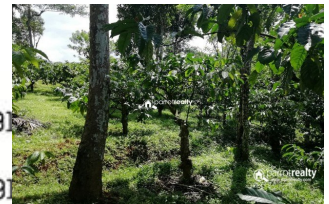

3 acre investment purpose land for sale near Nadavayal

Nadavayal wayanad Wayanad 670721

Property Details

Property Id : 129909

Property Type: Agriculture land

Road Accessibility: Car

Possession : Immediate

Plot Area : 3 Acre

Description

Near town – Nadavayal (1.5 km) This property used as coffee plantation and some other crops are there. 250m tarring road frontage. Property situated in calm and quiet area with lots of greeneries around. This property very suitable for Investment purpose. Asking price:30 lakh/acre.

Contact Details

Parrotrealty

9656866955

parrotrealty@yahoo.com

Property Media

www.parrotrealty.com

parrotrealty@services@gmail.com

2nd Floor, Amrutheswari Complex, Panamaram