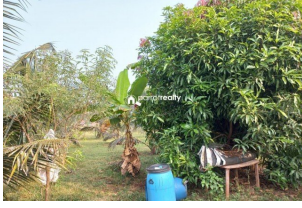

+91 4935 222 888

+91 9656 866 955

www.parrotrealty.com

parrotrealtyervices@gmail.com

2nd Floor, Amrutheswari Complex, Panamaram