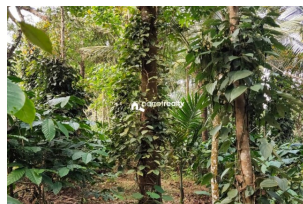

1 acre 60 cent with 4 bhk house for sale near Padinjarathara @ 70 lakhs

Padinjarathara, Wayanad, Wayanad ,673575

Property Details

Property Id : 784688

Property Type: Residential land

Road Accessibility:

Possession :

Plot Area : 2 Acre

Description

Land area :- 1.60 acre..... House :- 1200 sqft,4 bedroom..... Water source :- Open well.... Road :- 60 m mud road access from Soling road.... Main Cultivation's :- Pepper,Coffee,Areca.... Just 3.5 km away from Padinjarathara town and 600m from Padinjarathara - Vellamunda bus route..... Asking Price :- 70 lakhs..... More details please contact :- 9656866955

Contact Details

Parrotrealty

9656866955

parrotrealty@yahoo.com

Property Media

www.parrotrealty.com

parrotrealtyervices@gmail.com