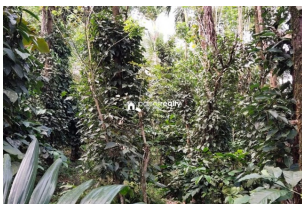

1 acre 60 cent with 4 bhk house for sale near Padinjarathara @ 70 lakhs

Padinjarathara, Wayanad, Wayanad ,673575

Property Details

Property Id : 784688

Property Type: Residential land

Road Accessibility:

Possession :

Plot Area : 2 Acre

Description

Land area :- 1.60 acre..... House :- 1200 sqft,4 bedroom..... Water source :- Open well.... Road :- 60 m mud road access from Soling road.... Main Cultivation's :- Pepper,Coffee,Areca.... Just 3.5 km away from Padinjarathara town and 600m from Padinjarathara - Vellamunda bus route..... Asking Price :- 70 lakhs..... More details please contact :- 9656866955

Contact Details

Parrotrealty

9656866955

parrotrealty@yahoo.com

Property Media

www.parrotrealty.com

parrotrealtyervices@gmail.com