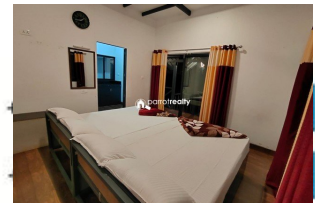

Well maintained 2.20 acre land with Running Resort for sale near Meppadi

Meppadi, Wayanad, Wayanad ,673577

Property Details

Property Id : 234343

Property Type: Residential Properties

Road Accessibility:

Possession :

Description

This very well presented and attractive 6 beds running resort (with all permission) is located in a quiet corner of Meppadi.... Great location with quiet atmosphere & lots of greeneries around Main Amenities in this Property :- 1 cave.... Swimming pool.... BBQ shed.... 1 d j room.... Common toilet... Kitchen..... 2 dining space.... Fishmasaj tank..... 1 staff room..... Asking Price :- 3 Cr... 13 km away from Meppadi town..... If you are interested, please contact us for more details :- 9656866955

Contact Details

Parrotrealty

9656866955

parrotrealty@yahoo.com

Property Media

www.parrotrealty.com

parrotrealtyervices@gmail.com

2nd Floor, Amrutheswari Complex, Panamaram