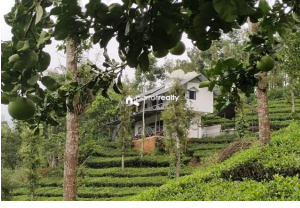

+91 4935 222 888

+91 9656 866 955

www.parrotrealty.com

parrotrealtyervices@gmail.com

2nd Floor, Amrutheswari Complex, Panamaram