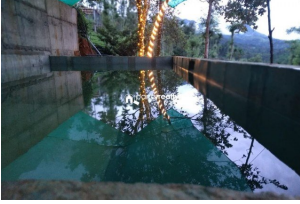

+91 4935 222 888

+91 9656 866 955

www.parrotrealty.com

parrotrealtyservices@gmail.com

2nd Floor, Amrutheswari Complex, Panamaram