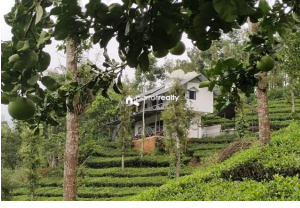

+91 4935 222 888

+91 9656 866 955

www.parrotrealty.com

parrotrealtyservices@gmail.com

2nd Floor, Amrutheswari Complex, Panamaram