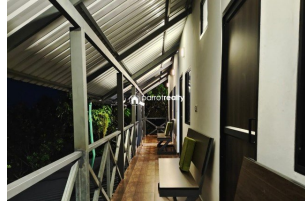

+91 4935 222 888

+91 9656 866 955

www.parrotrealty.com

parrotrealtyervices@gmail.com

2nd Floor, Amrutheswari Complex, Panamaram