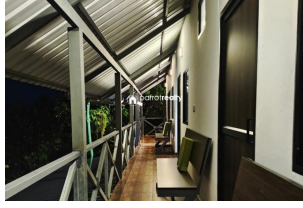

+91 4935 222 888

+91 9656 866 955

www.parrotrealty.com

parrotrealtyservices@gmail.com

2nd Floor, Amrutheswari Complex, Panamaram