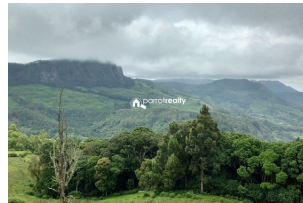

2.32 ACRE LAND FOR SALE IN KANTHALLUR @ 1 LAKH/CENT

Kanthallur, Idukki, Idukki ,685620

Property Details

Property Id : 80437

Property Type: Residential Properties

Road Accessibility:

Possession :

Description

2.32 ACRE LAND WITH LAKE VIEW AT KANTHALLUR Land area : 2.32 acre direct lake view. Two side road, land full of fruits and vegetations. Location : at kanthallur. Price : 1 Lakh/Cent.

Contact Details

FINE PROPERTIES

finepropertiekerala@gmail.com

9446308757

Property Media

+91 4935 222 888

+91 9656 866 955

www.parrotrealty.com

parrotrealtyervices@gmail.com

2nd Floor, Amrutheswari Complex, Panamaram