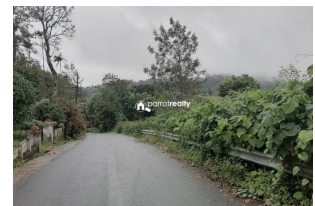

35 CENT LAND NEAR ANACHAL @ 2 CR

Anachal, Idukki, Idukki ,685565

Property Details

Property Id : 528358

Property Type: Residential Properties

Road Accessibility:

Possession :

Description

Land area : 35 cent, with old house. Beautiful tea garden view. Location : near fog resort. Price : 2 Cr.

Contact Details

FINE PROPERTIES

finepropertiekerala@gmail.com

9446308757

Property Media

+91 4935 222 888

+91 9656 866 955

www.parrotrealty.com

parrotrealtyervices@gmail.com

2nd Floor, Amrutheswari Complex, Panamaram