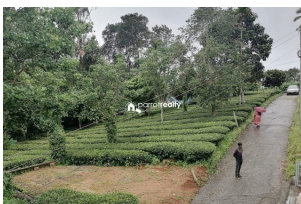

35 CENT LAND NEAR ANACHAL @ 2 CR

Anachal, Idukki, Idukki ,685565

Property Details

Property Id : 528358

Property Type: Residential Properties

Road Accessibility:

Possession :

Description

Land area : 35 cent, with old house. Beautiful tea garden view. Location : near fog resort. Price : 2 Cr.

Contact Details

FINE PROPERTIES

finepropertiekerala@gmail.com

9446308757

Property Media

+91 4935 222 888

+91 9656 866 955

www.parrotrealty.com

parrotrealtyervices@gmail.com

2nd Floor, Amrutheswari Complex, Panamaram