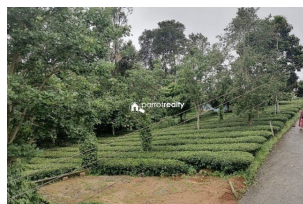

35 CENT LAND NEAR ANACHAL @ 2 CR

Anachal, Idukki, Idukki ,685565

Property Details

Property Id : 528358

Property Type: Residential Properties

Road Accessibility:

Possession :

Description

Land area : 35 cent, with old house. Beautiful tea garden view. Location : near fog resort. Price : 2 Cr.

Contact Details

FINE PROPERTIES

finepropertiekerala@gmail.com

9446308757

Property Media

+91 4935 222 888

+91 9656 866 955

www.parrotrealty.com

parrotrealtyervices@gmail.com

2nd Floor, Amrutheswari Complex, Panamaram