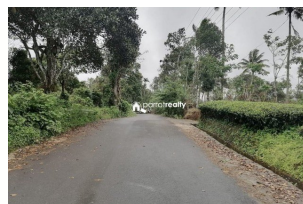

35 CENT LAND NEAR ANACHAL @ 2 CR

Anachal, Idukki, Idukki ,685565

Property Details

Property Id : 528358

Property Type: Residential Properties

Road Accessibility:

Possession :

Description

Land area : 35 cent, with old house. Beautiful tea garden view. Location : near fog resort. Price : 2 Cr.

Contact Details

FINE PROPERTIES

finepropertiekerala@gmail.com

9446308757

Property Media

+91 4935 222 888

+91 9656 866 955

www.parrotrealty.com

parrotrealtyervices@gmail.com

2nd Floor, Amrutheswari Complex, Panamaram