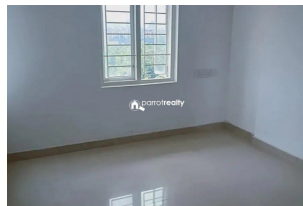

2 BHK FLAT PALARIVATTOM 42 LAKHS

Palarivattom, Palarivattom, Ernakulam ,682025

Property Details

Property Id	: 268644	Property Type:	Flat/Appartment
Built Up Area	: 1000 Sq. Ft.	Carpet Area	: 0 Sq.Ft.
Bed Room	: 2	Bath Room	: 2
Road Accessibility:	Car	Possession	: Immediate

Description

Area - 1000 sqft, Floor no - 2nd floor, Age : 2 years old. Status - semi furnished, Project - Pheonix builders. Amenities - 1 covered car parking, security, power back up, lift. More details : Prasanth, 9446308757

Contact Details

FINE PROPERTIES

finepropertiekerala@gmail.com

9446308757

Property Media

www.parrotrealty.com

parrotrealtyervices@gmail.com

2nd Floor, Amrutheswari Complex, Panamaram