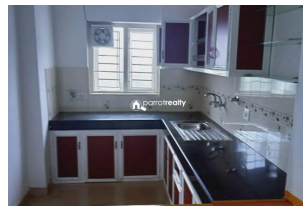

2 BHK FLAT PALARIVATTOM 42 LAKHS

Palarivattom, Palarivattom, Ernakulam ,682025

Property Details

Property Id	: 268644	Property Type:	Flat/Appartment
Built Up Area	: 1000 Sq. Ft.	Carpet Area	: 0 Sq.Ft.
Bed Room	: 2	Bath Room	: 2
Road Accessibility:	Car	Possession	: Immediate

Description

Area - 1000 sqft, Floor no - 2nd floor, Age : 2 years old. Status - semi furnished, Project - Pheonix builders. Amenities - 1 covered car parking, security, power back up, lift. More details : Prasanth, 9446308757

Contact Details

FINE PROPERTIES

finepropertiekerala@gmail.com

9446308757

Property Media

www.parrotrealty.com

parrotrealtyervices@gmail.com

2nd Floor, Amrutheswari Complex, Panamaram