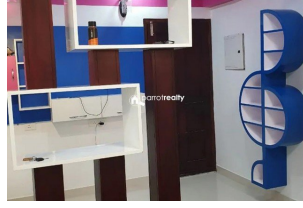

+91 4935 222 888

+91 9656 866 955

www.parrotrealty.com

parrotrealtyervices@gmail.com

2nd Floor, Amrutheswari Complex, Panamaram