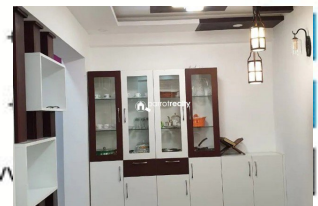

2 BHK NEW LUXURY APARTMENT FOR SALE IN EDAPALLY

Edapally, Edapally, Ernakulam ,682024

Property Details

Property Id	: 356823	Property Type:	Flat/Appartment
Built Up Area	: 875 Sq. Ft.	Carpet Area	: 0 Sq.Ft.
Bed Room	: 2	Bath Room	: 2
Road Accessibility:	Car	Possession	: Immediate

Description

2 bedrooms with attached bathrooms. Area – 875 sqft, Floor no – 3rd floor. Status – semi furnished, Project – Arshi Prima. Amenities – 1 covered car parking, G+3 apartment. Location – near cheranallor, 2km from lulu mall. Price : 45 Lakhs. More details : Prasanth, 9446308757

Contact Details

FINE PROPERTIES
finepropertiekerala@gmail.com
9446308757

Property Media

parrotrealtyervices@gmail.com

2nd Floor, Amrutheswari Complex, Panamaram