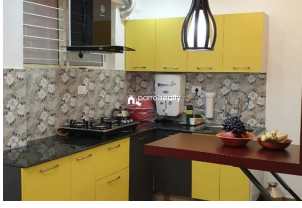

+91 4935 222 888

+91 9656 866 955

www.parrotrealty.com

parrotrealtyervices@gmail.com

2nd Floor, Amrutheswari Complex, Panamaram