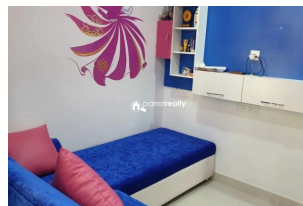

2 BHK NEW LUXURY APARTMENT FOR SALE IN EDAPALLY

Edapally, Edapally, Ernakulam ,682024

Property Details

Property Id	: 356823	Property Type:	Flat/Appartment
Built Up Area	: 875 Sq. Ft.	Carpet Area	: 0 Sq.Ft.
Bed Room	: 2	Bath Room	: 2
Road Accessibility:	Car	Possession	: Immediate

Description

2 bedrooms with attached bathrooms. Area – 875 sqft, Floor no – 3rd floor. Status – semi furnished, Project – Arshi Prima. Amenities – 1 covered car parking, G+3 apartment. Location – near cheranallor, 2km from lulu mall. Price : 45 Lakhs. More details : Prasanth, 9446308757

Contact Details

FINE PROPERTIES
finepropertiekerala@gmail.com
9446308757

Property Media

parrotrealtyervices@gmail.com

2nd Floor, Amrutheswari Complex, Panamaram