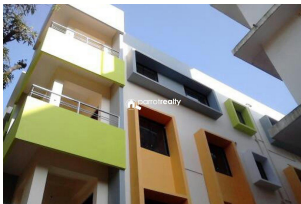

2 BHK Residential Flat for Sale in Guruvayur

Guruvayur Edappully Thrissur 682024

Property Details

Property Id	: 94226	Property Type:	Flat/Appartment
Built Up Area	: 900 Sq. Ft.	Carpet Area	: 0 Sq.Ft.
Bed Room	: 2	Bath Room	: 2
Road Accessibility:	Car	Possession	: Immediate

Description

900 Sq Ft 2 BHK Residential Flat for Sale in Guruvayur. NADUVAM RESIDENCY, DIRECT ACCESS FROM MAIN ROAD, BALCONY FACING MAIN ROAD, NEAR TEMPLE, 5 MINUTES, TO TEMPLE , BUS STOP. Ready to give as Rent also for 11000 per month.

Contact Details

Vijaya Raghavan
vijayaraghavan.9969008072@parrotrealty.com
9969008072

Property Media

+91 4935 222 888

+91 9656 866 955

www.parrotrealty.com

parrotrealtyervices@gmail.com

2nd Floor, Amrutheswari Complex, Panamaram