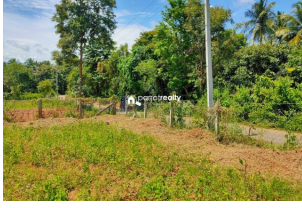

+91 4935 222 888

+91 9656 866 955

www.parrotrealty.com

parrotrealtyervices@gmail.com

2nd Floor, Amrutheswari Complex, Panamaram