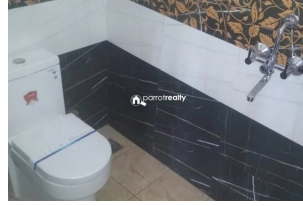

+91 4935 222 888

+91 9656 866 955

www.parrotrealty.com

parrotrealtyervices@gmail.com

2nd Floor, Amrutheswari Complex, Panamaram